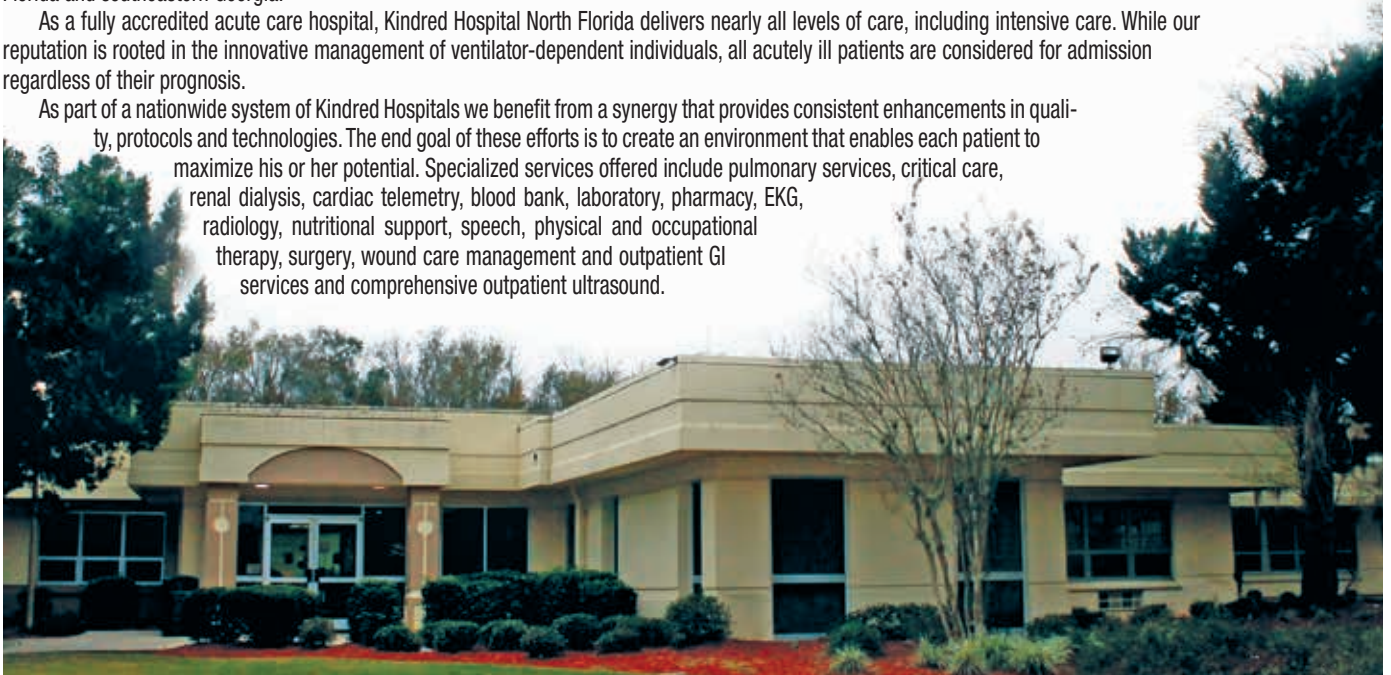

As a regional referral center, our hospital specializes in managing medically complex, resource-intensive patients who require extended lengths of stay. Our goal is to be recognized as a "Center of Excellence" in the treatment of this medically fragile patient group. Kindred Hospital North Florida serves all of northern Florida and southeastern Georgia.

As a fully accredited acute care hospital, Kindred Hospital North Florida delivers nearly all levels of care, including intensive care. While our reputation is rooted in the innovative management of ventilator-dependent individuals, all acutely ill patients are considered for admission regardless of their prognosis.

As part of a nationwide system of Kindred Hospitals we benefit from a synergy that provides consistent enhancements in quality, protocols and technologies. The end goal of these efforts is to create an environment that enables each patient to maximize his or her potential. Specialized services offered include pulmonary services, critical care, renal dialysis, cardiac telemetry, blood bank, laboratory, pharmacy, EKG, radiology, nutritional support, speech, physical and occupational therapy, surgery, wound care management and outpatient GI services and comprehensive outpatient ultrasound.

Providing Expert
Multispecialty Care
In Your Neighborhood.

COASTAL SPECIALISTS

Coastal Specialists offers a variety of care under our healthcare umbrella. Each of our Coastal groups provides patients with comprehensive high-quality care to meet individual needs. We are committed to excellence in every visit, every procedure and through your recovery, for your best health.

CoastalSpecialists.com

At **Coastal Spine and Pain**, our team of board-certified physicians, physicians' assistants and professional staff's mission is to provide each individual patient with the most comprehensive approach to pain management available and to restore quality of life.
Kenneth A. Powell, D.O. • **Patrick J. Burns, D.O.**
Manuel E. Lopez-Diez, M.D. • **Scott Schimpff, M.D.**
Christopher Manees, M.D. • **Renee Gallo, M.D.**
ORANGE PARK: 904.264.8801
Michael Greene, D.O.
MIDDLEBURG: 904.406.3160

At **Coastal Physical Therapy** we will work with you to relieve pain, improve mobility, restore impaired functions and prevent or limit permanent physical disabilities. Our highly experienced staff all share a common goal – to help you get better.
ORANGE PARK: 904.644.8911
MIDDLEBURG: 904.406.3888

Coastal Podiatry combines preventative options with surgical solutions to create the best outcome for our patients. In addition to podiatric surgical intervention, our expert physician is one of the leaders in diabetic wound care.
Timothy M. Syperek, D.P.M.
ORANGE PARK: 904.265.0470

At **Coastal Neurology Associates**, we are able to diagnose and treat disorders of the central and peripheral nervous systems. Our highly trained and experienced Neurologists follow a patient-centered care model while staying at the forefront of neurologic advances.
Ana M. Jorquera, M.D.
Julio Ventura, M.D.
ORANGE PARK: 904.268.1166

At **Coastal Family Medicine**, patients of all ages receive the care and treatment they deserve in a welcoming environment. Our board-certified physician trained in osteopathic family medicine provides treatments ranging from routine physicals to acute injuries.
Michael Edwards, D.O.
ORANGE PARK: 904.621.0643

At **Coastal Kidney Clinics** patients receive the care, comfort and communication that they deserve in a warm and welcoming environment. Our expert physician is board-certified in internal medicine and fellowship-trained in nephrology.
Kadir Mansur, M.D.
ORANGE PARK: 904.296.0670

Coastal Gastroenterology delivers state-of-the-art procedures to patients seeking a full range of gastroenterological services. Working side-by-side with each patient's referring physician, we formulate a comprehensive and individualized plan of care.
Milton C. Johnson, M.D.
Maria Olmeda, M.D.
ORANGE PARK: 904.579.3189
Milton C. Johnson, M.D.
MIDDLEBURG: 904.579.3189