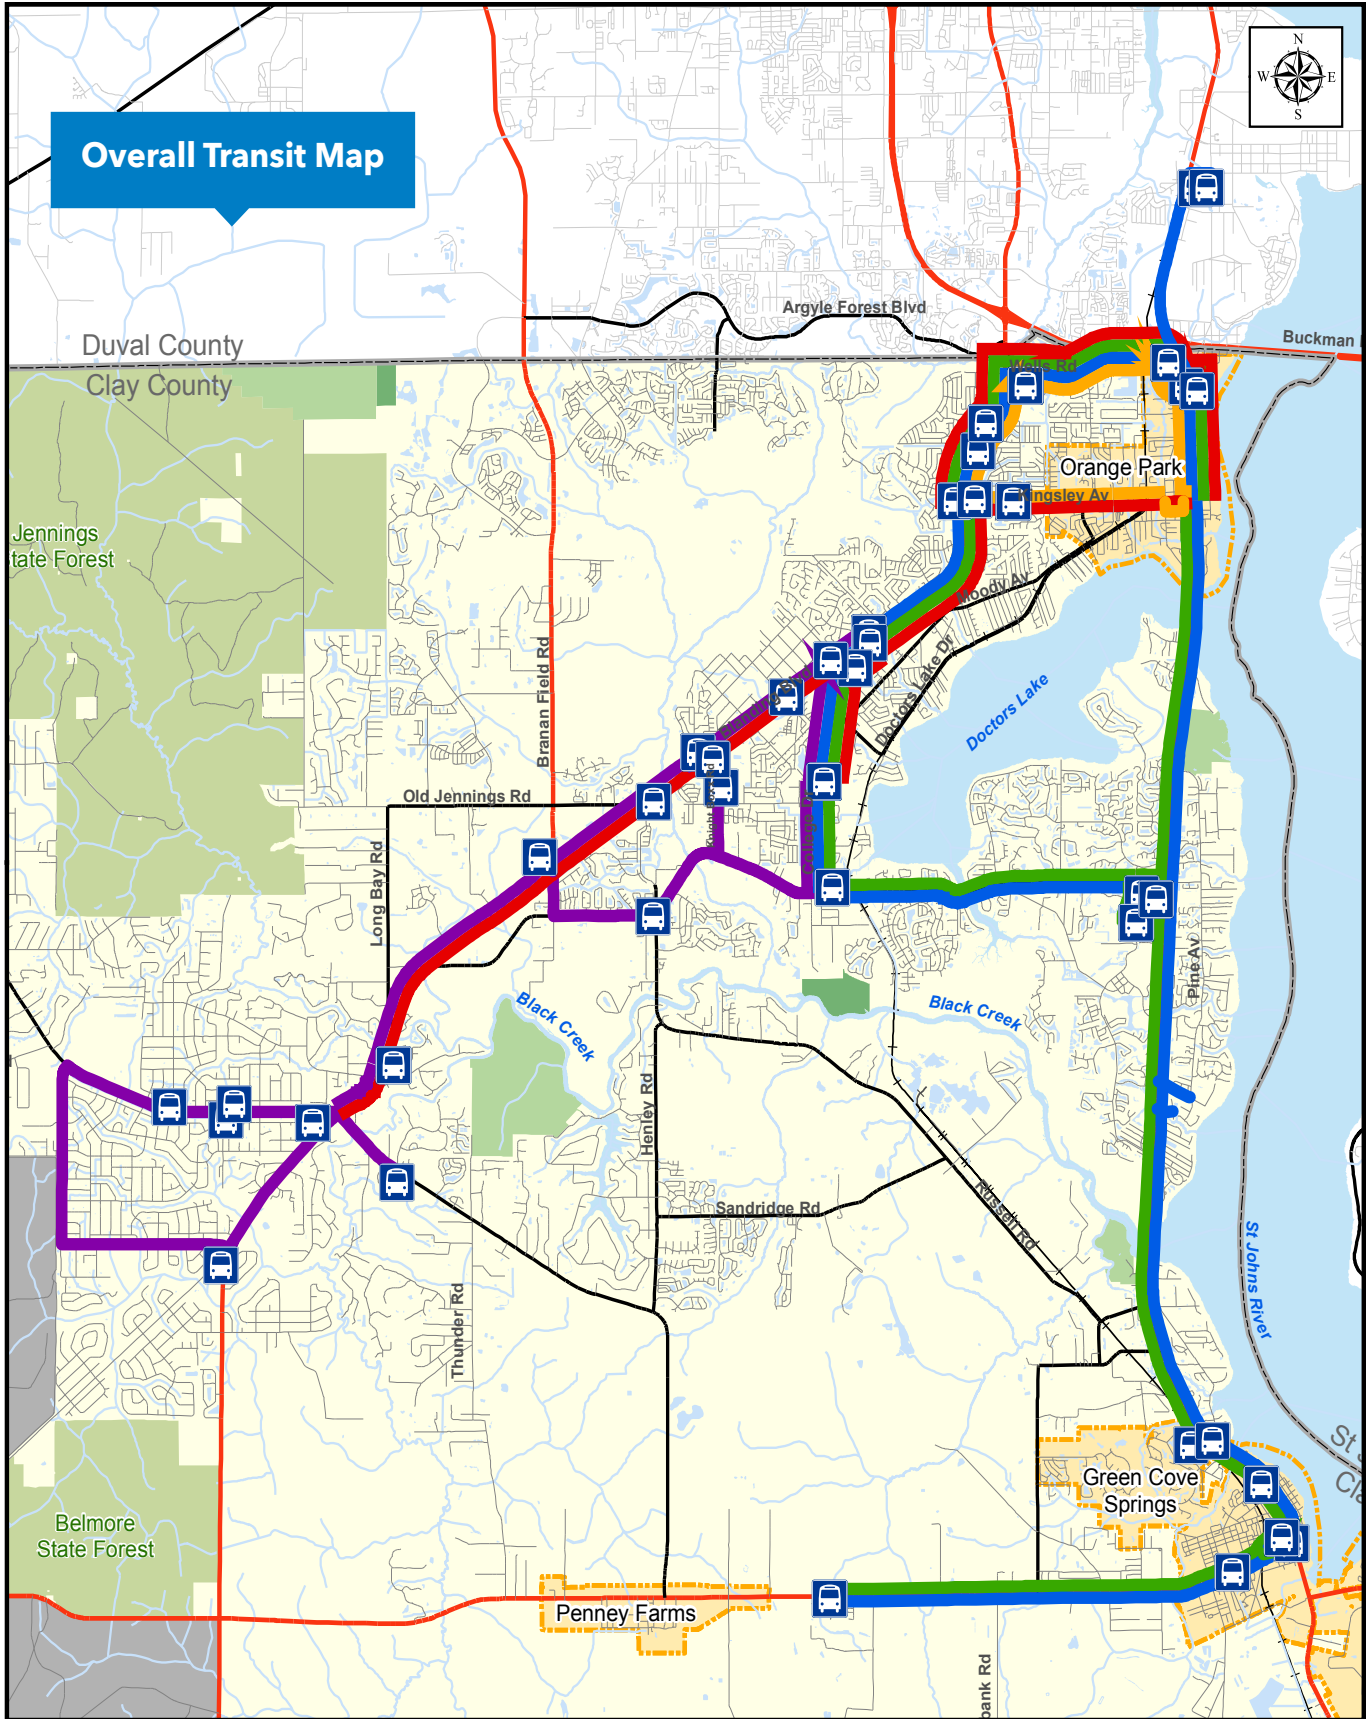

This information is provided as a visual representation only and is not intended to be used as legal or official representation of legal boundaries. The Clay County Board of County Commissioners assumes no responsibility associated with its use.

Overall Transit Map

Created By: GIS Department
Map Prepared: Jan. 12, 2011