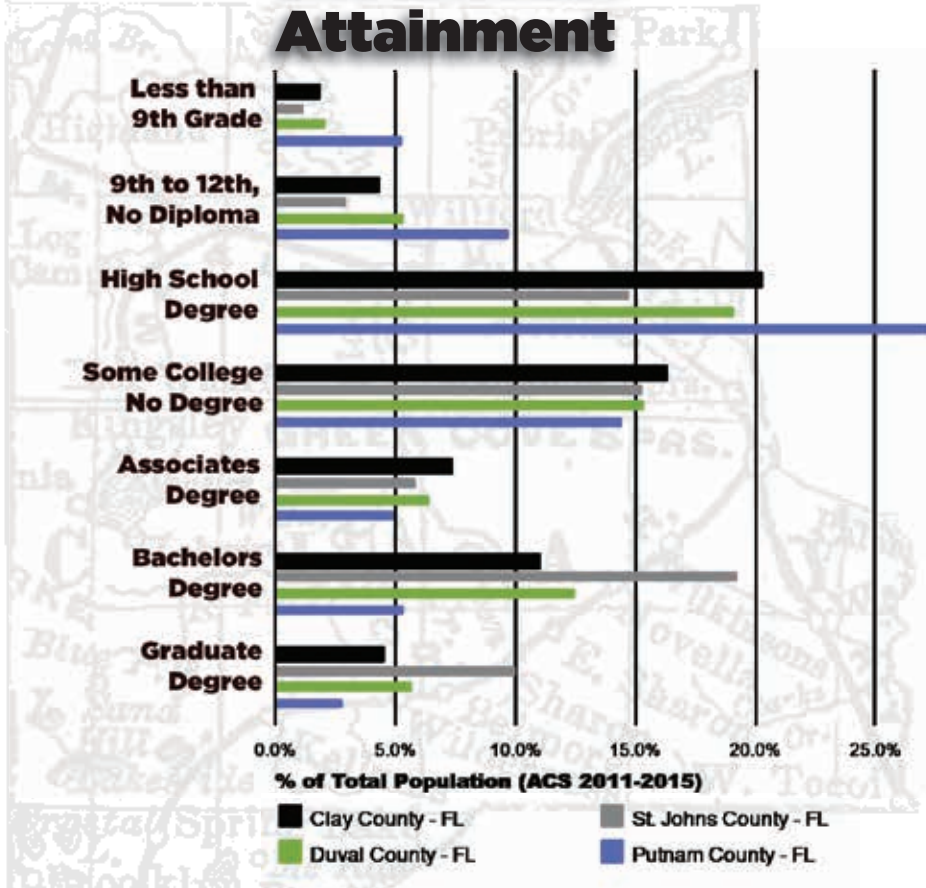

Educational Attainment