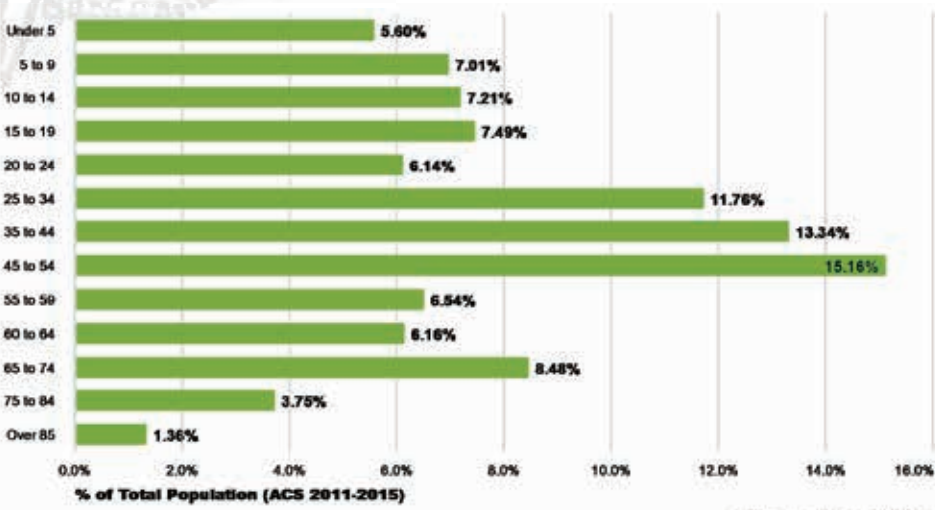

Age Totals

Clay County, FL

2016 Clay County Employment Facts

203,967
Total Population

103,000
Labor Force

95.5%
Employment Rate

49,974
Jobs in Clay County

+2,500 (+5.3%)
12 Month Jobs Increase in Clay

2016 Clay County Income Facts

$58,290
Median Household Income

$74,723
Average Household Income

$34,800
Average Wage

Sources - US Bureau of Labor,
US Census Bureau, DEO